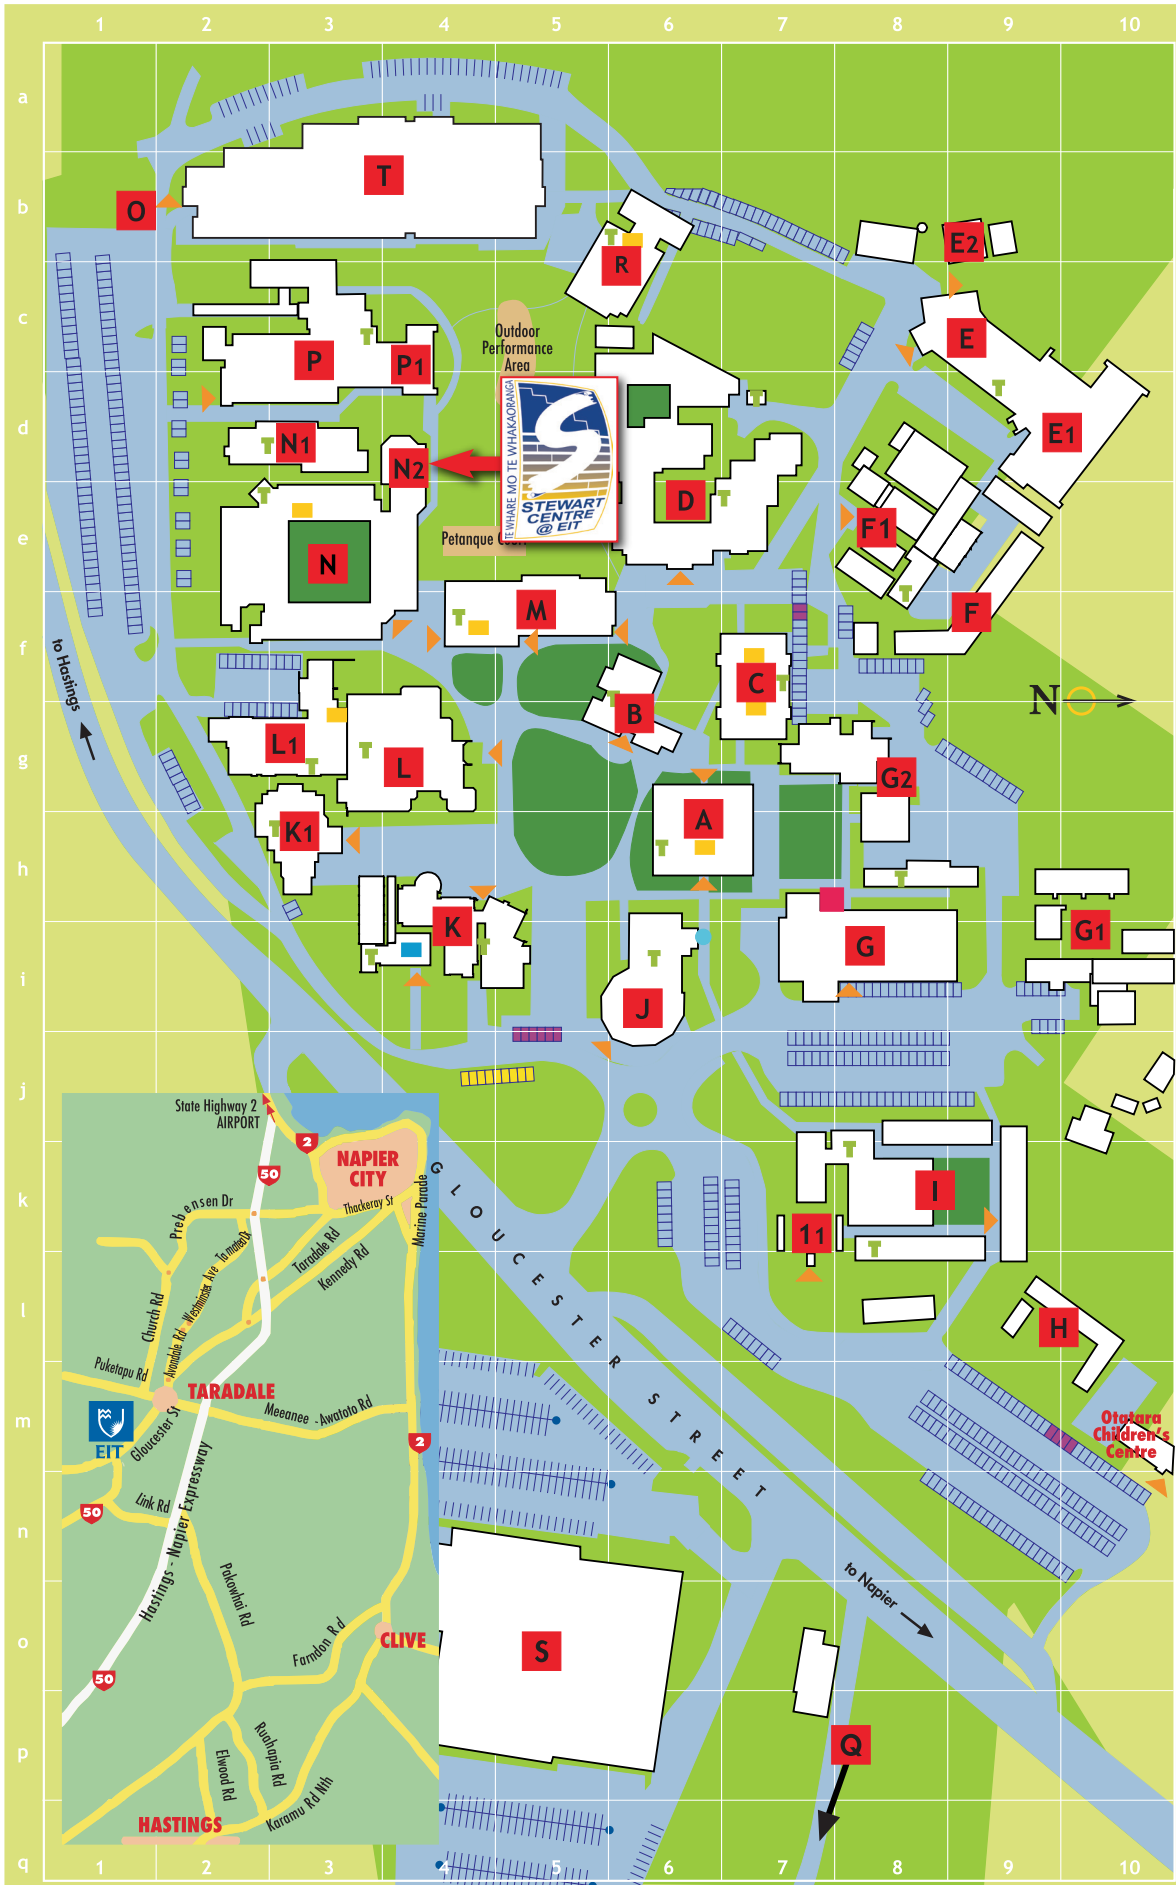

Campus Map

-  Main entry point
-  Lifts
-  Visitor parking
-  Mobility parking
-  Accessible toilets
-  Telephone
-  Health Centre
-  Guide dog compound

GRID REF	BLDG CODE	BUILDINGS & SERVICES
h6	A	Hettley Building • International Office • English Language Centre • Massey at EIT • Lecture Room 3 (A101)
g6	B	Corporate Administration
f7	C	Information Technology Computing
e6	D	Visual Art & Design
c9	E	Winery
d10	E1	Science Laboratories
b9	E2	Animal Care Facilities
f9	F	• Engineering Technology • Classrooms/Laboratories • Glasshouses
e9	F1	• Classrooms
d9	F	• Classrooms
i8	G	• Engineering Workshops
i10	G1	• Fashion Classroom/Workroom • Studios • Facilities Management • Maintenance Facilities & Fleet Park
i10	G2	John Harré Building • Video Production Studios • Classrooms
i9	H	• Classrooms
m10	I	Otatarā Children's Centre • Te Manga Maori Classes & Administration • Whare Matoro
k8	I	Te Marae o Te Whare Takuru
k7	I	Te Marae o Te Whare Takuru
i6	J	Information Centre • Reception & Enrolments • Student Loans & Allowances • Career & Course Advisor • Student Job Search • Massey Regional Advisor • Chaplains
i4	K	Student Amenities • EIT Cafeteria • Otatarā Bookshop • Student Assn Office • Health Centre • Reprographic (Copy Centre)
i5	K	Student Amenities
i4	K	Student Amenities
h3	K1	Lecture Theatres 1 & 2
g4	L	Twist Library
g3	L1	Bruce Martin Building • Bean There Café • Learning Hub • Education & Social Sciences
f5	M	John Rose Building • Business Studies Classes & Administration
e3	N	Health & Sport Science Administration • Practice Suites & Classrooms
d3	N1	• Beauty & Body Clinic Refresh • Hairdressing Suites Salon Elite
d4	N2	• Stewart Centre
b1	O	• Otatarā Art & Craft Centre
b2	O	• Stockyards & Woolshed
c3	P	Arts & Social Sciences • Faculty Administration • Tourism & Hospitality
c4	P1	• Scholars Training Restaurant
p7	Q	Student Residential Village
c6	R	Food & Wine Building • Science & Technology Administration • Rural, Wine & Science • Food HB • Lecture Theatre 5
o5	S	Pettigrew Green Arena • Gymnasium • Indoor Sports Stadium • Theatre • Exercise Science Lab • Massage Training
b3	T	New Trades Complex